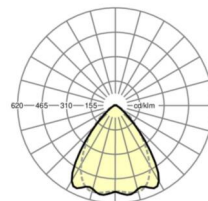

CHARACTERISTICS

Order number	19531007400
EAN number	4020863444182
Commodity code	94051190
Certification mark	IP 20, Protection class I, F, HACCP DIN10500/Food/IFS-application-related suitability/BRC, Indoor, CE
Impact resistance (IK rating)	IK03 (5°C bis 25°C)
Ambient temperatur	ta 5°C to 25°C
Warranty period	5 years
State funding programs	BEG - Federal funding for efficient buildings (valid only for Germany)

ELECTRICAL ENGINEERING

Controller	Electronic driver 3h emergency lighting (1 pcs.)
System output	86W
Mains voltage	230V/50Hz
Circuit breakers (inrush current)	12 pieces/B10, 19 pieces/B16, 20 pieces/C10, 32 pieces/C16
Energy efficiency class/light source	C

LIGHTING TECHNOLOGY

Placement	LED, Colour rendering/Light colour CRI ≥ 80 / 4000K
Colour tolerance (MacAdam)	3SDCM
Nominal luminous flux	14930lm
Nominal luminous flux-emergency lighting mode	939lm
LED service life	70000h L80/B10 (Tq 25°C)
Luminaire luminous efficiency	174lm/W
Beam angle	80° (C0) / 75° (C90)
UGR lat./long.	22.5 / 23.2

MECHANICS

Housing colour	traffic white RAL 9016
Dimensions (LxWxH/DxH)	1531mm x 55mm x 37mm
Weight (net)	1.95kg
Type of installation	Mounting rail system installation, Light structure

Dimensions

L	1531 mm	Length
B	55 mm	Width
H	37 mm	Height

DEEP-LINK

<https://www.regiolux.de/en/article/19531007400>

Reference	LED 15000lm 840
ηLB	100 %
Φ ↓/↑	98 % / 2 %
UGR lat./long.	22.5 / 23.2